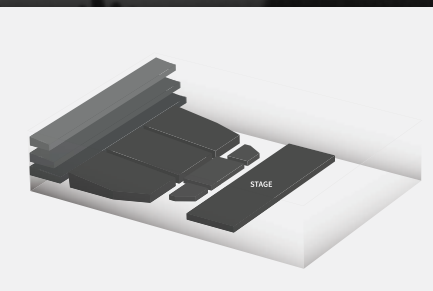

Apart from a concert hall, RTM Stage is also a beautiful theatre with flexible stands which can transform the hall into a 2,750 seats intimate room. Perfect for theatre plays, seated concerts, cabaret and more.

More info at www.ahoy.nl/rtmstage

FLOOR MAPS

SEATED SETTING 4,000

THEATRE SETTING 2,750

STANDING SETTING 7,000

ARTIST IMPRESSION

TECHNICAL SPECIFICATIONS

CAPACITY

| | |
|---------------------------------|-------|
| FLOOR STANDING (STANDARD STAGE) | 6,500 |
| STAND (RETRACTABLE) | 1,408 |
| BALCONY 1 (RETRACTABLE) | 576 |
| BALCONY 2 | 445 |
| BALCONY 3 | 318 |

SIZE

| | |
|--------------------------------|----------------------|
| FLOOR (EXCL. STAND STORAGE) | 3,435 M ² |
| FOYER ENTRANCE | 1,304 M ² |
| FOYER RTM STAGE (GROUND FLOOR) | 967 M ² |

DIMENSIONS

| | |
|----------------|-------------|
| RTM STAGE | 50M X 72.5M |
| CEILING HEIGHT | 26M |
| RIGGING HEIGHT | 21M |