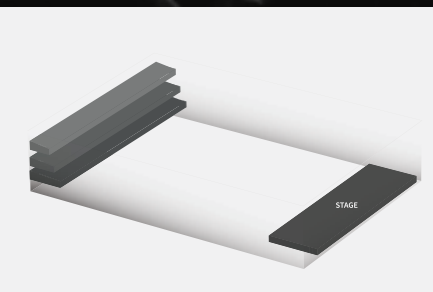

Apart from a concert hall, RTM Stage is also a beautiful theatre with flexible stands which can transform the hall into a 2,750 seats intimate room. Perfect for theatre plays, seated concerts, cabaret and more.

More info at www.ahoy.nl/rtmstage

FLOOR MAPS

SEATED SETTING 4,000

THEATRE SETTING 2,750

STANDING SETTING 7,000

ARTIST IMPRESSION

TECHNICAL SPECIFICATIONS

CAPACITY

| | |
|---------------------------------|-------|
| FLOOR STANDING (STANDARD STAGE) | 6,500 |
| STAND (RETRACTABLE) | 1,408 |
| BALCONY 1 (RETRACTABLE) | 576 |
| BALCONY 2 | 445 |
| BALCONY 3 | 318 |

SIZE