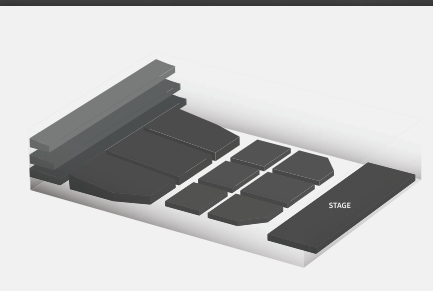

Now, almost 50 years later Rotterdam Ahoy is on the eve of opening another impressive stage on its premises. At the end of 2020 the doors of RTM Stage will open, a brand-new concert hall with a capacity of 7,000 people, truly Ahoy Arena's (cap. 16,424) little brother.

Apart from a concert hall, RTM Stage is also a beautiful theatre with flexible stands which can transform the hall into a 2,750 seats intimate room. Perfect for theatre plays, seated concerts, cabaret and more.

More info at www.ahoy.nl/rtmstage

FLOOR MAPS

SEATED SETTING 4,000

THEATRE SETTING 2,750

STANDING SETTING 7,000

ARTIST IMPRESSION

TECHNICAL SPECIFICATIONS

CAPACITY

| | |
|---------------------------------|-------|
| FLOOR STANDING (STANDARD STAGE) | 6,500 |
| STAND (RETRACTABLE) | 1,408 |
| BALCONY 1 (RETRACTABLE) | 576 |
| BALCONY 2 | 445 |
| BALCONY 3 | 318 |

SIZE